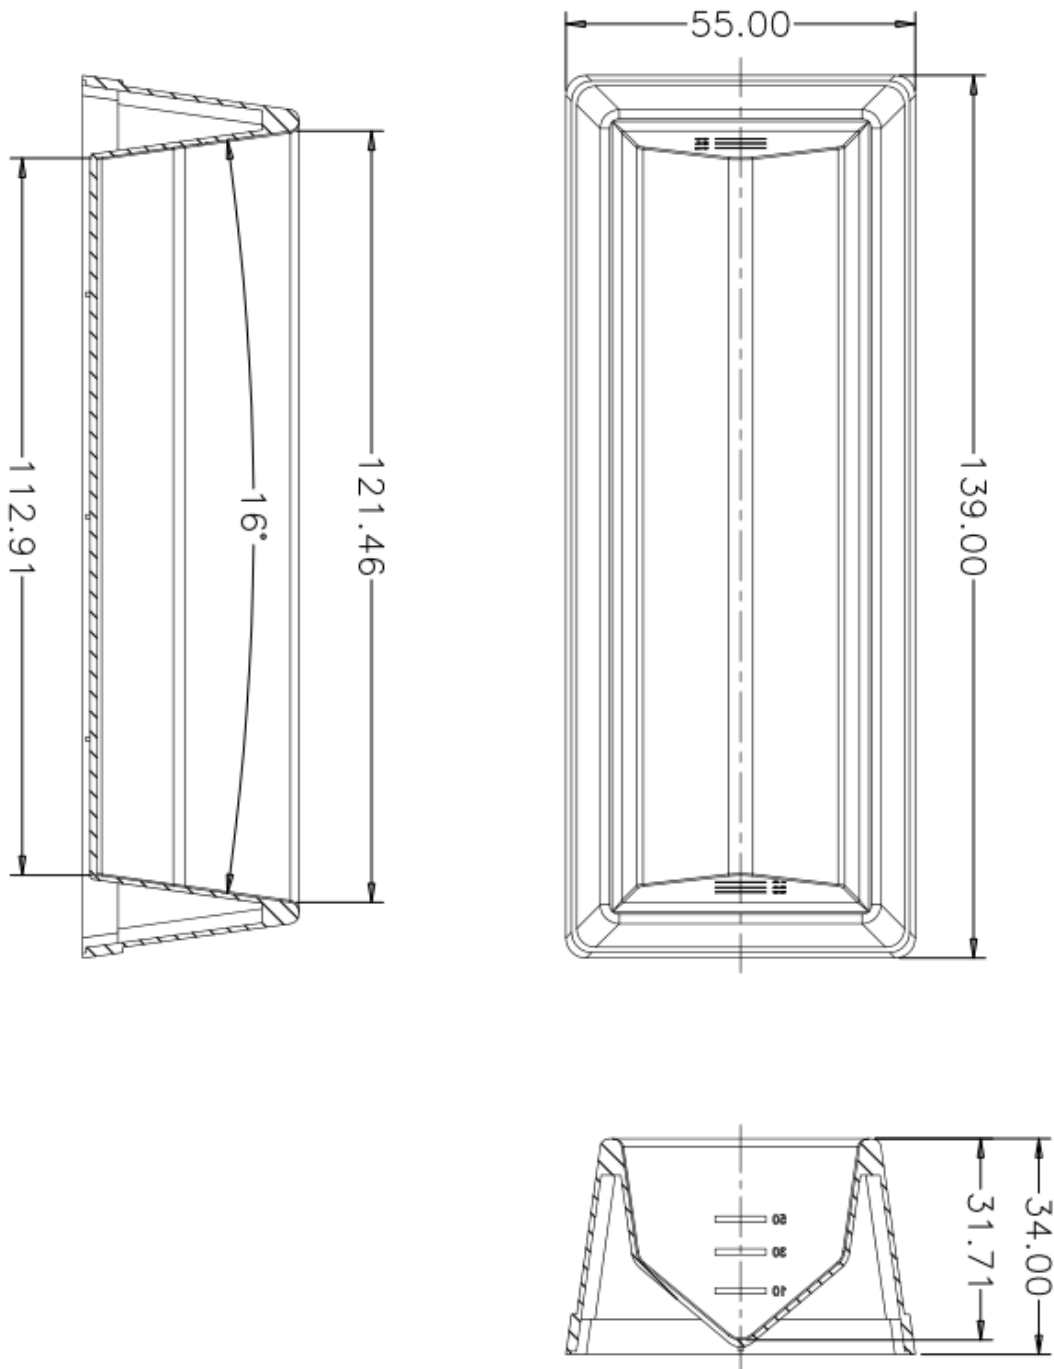

## Technical Drawing

**Head Office** No. 530, Xida Road, Meicun Industrial Park, Xinwu District, Wuxi, Jiangsu, China  
Tel: +86+ 510-6800 6788 Email: [info@nest-wuxi.com](mailto:info@nest-wuxi.com)  
Online: [www.cell-nest.com](http://www.cell-nest.com)